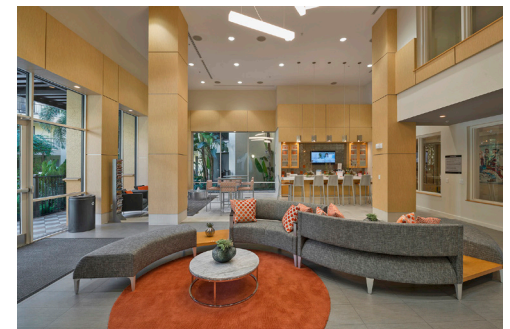

## DWELL LUXURY APARTMENTS MAITLAND

You'll love our spacious 1 and 2 bedroom pet-friendly apartments for rent at Dwell Maitland by The Klein Company. Everywhere you want to be is within easy reach. Spacious, contemporary, apartments offer everything you could ask for, and some things you may have only dreamed of! An opulent clubhouse features an elegant resident lounge area with designer furnishings, flat screen TV's, Wi-Fi access, movie rental, and billiards. Enjoy our 24 hour fitness center and beautifully landscaped swimming pool and Zen garden retreat areas. The community also features a fenced in dog park, pet wash station, air-conditioned interior corridors with elevators and complimentary controlled access buildings all make your life easier and more comfortable.

### INDULGE YOURSELF

- Resident planned social events
- Access controlled buildings with elevators
- Complimentary controlled-access garage parking\*
- Extra storage available
- Relax in our inspiring pool or zen garden areas
- BBQ grill area for outdoor entertaining
- Clubhouse dry-cleaning drop-off and pick-up
- Coffee service\*
- 24-hour fitness club featuring cardiovascular and strength training equipment
- Corporate furnished apartments available
- Interactive resident portal providing enriched social networking opportunities and direct communication with management
- Professional on-site management
- At your service maintenance 24/7
- Pet friendly (restrictions apply)